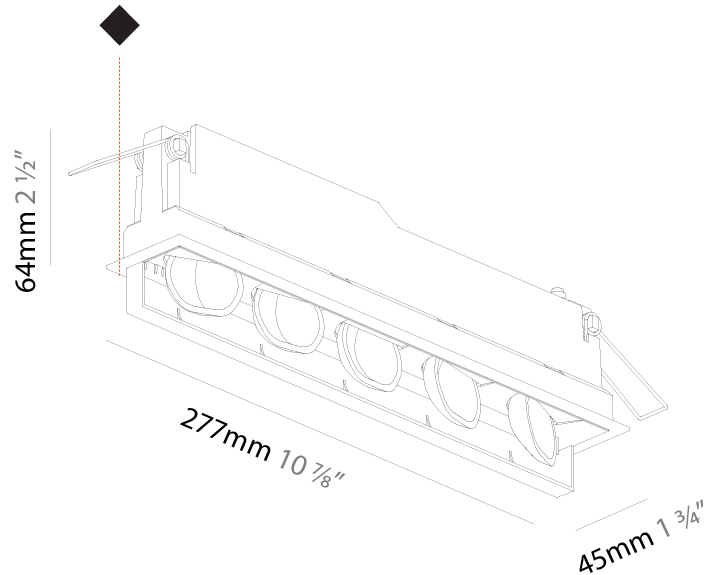

GENERAL

Series: Magiq Wallwash
Brand: Prolicht
Division: Architectural
Mounting Type: Recessed
Mounting Location: Ceiling
Subcategory: Wallwash

PHYSICAL

Shape: Rectangle
Length (mm): 277
Length (in): 10 7/8
Width (mm): 45
Width (in): 1 3/4
Height (mm): 64
Height (in): 2 1/2
Min. Recessing Depth (mm): 100
Min. Recessing Depth (in): 3 15/16
Light Distribution: Asymmetric
Fixture Finish: SSR / BKV / CWI / CRY / HAB / UFT / ITA / RUA / FTG / MYG / LOD / PUS / FRO / FUP / KIA / POP / BLS / SPG / MEY / GOH / GUM / CHC / COM / ABZ / JAG / OBR / MOS / ROR
Holder Finish: WHI / BLK
Fixture Material: Aluminum Die Cast
Cut-out Measurements: 270mm / 10 5/8" x 38mm / 1 1/2"

ELECTRICAL

Lamp Type: LED (Zhaga Standard)
Input Wattage (W): 31.4
Total Output Wattage (W): 25.9
Dimming: Tri-Mode (Non-Dimming and Phase Dimming (120Vac only) and 0-10V Dimming)
Driver Included: No
Driver Location: Remote
Driver Type: Constant Current - Universal
Driver Class: Class 1
Input Voltage (V): 120 - 277
Constant Current (MA): 500

LED

Number of LEDs: 5
Color Temperature (°K): 2700 / 3000 / 3500 / 4000
Max. Delivered Lumen (lm): 2145 / 2339 / 2145 / 2443
Nominal Lumen (lm): 2375 / 2590 / 2375 / 2705
CRI: >90 CRI
Efficiency (%): 82.3
Lamp Life (hrs): 50000

OPTICAL

RATINGS AND CERTIFICATIONS

Certified By: CSA Certified to UL and CSA Standards
IP rating: IP20